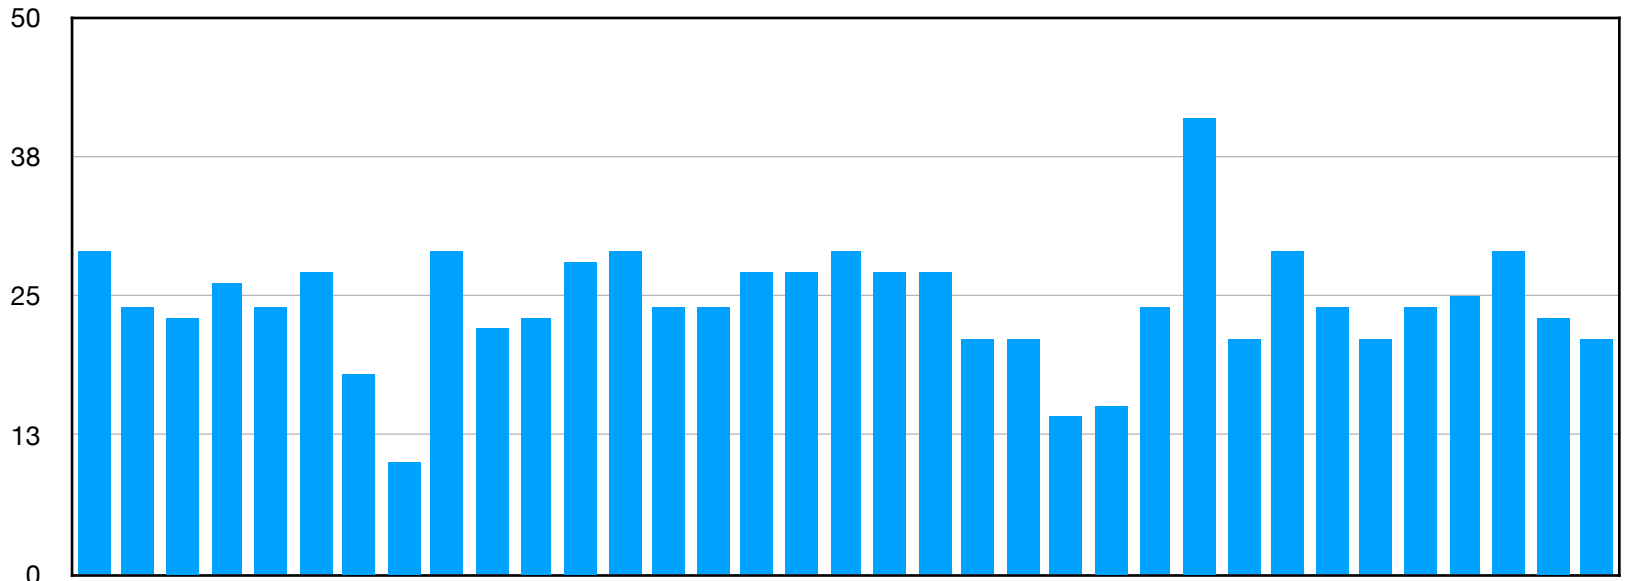

Camino Frances Distances St Jean Pied de Port to Santiago de Compostella - Kms approximate

Distance - Kms

Camino 24x

Camino Frances - Village Distances Kms

Village	Distance - Kms
# 1 St Jean Pied de Port to Roncesvalles ( Valcarlos Rt )	29
# 2 Roncesvalles to Zubiri	24
# 3 Zubiri to Pamplona	23
# 4 Pamplona to Puente la Reina	26
# 5 Puente la Reina to Estella	24
# 6 Estella to Arcos	27
# 7 Los Arcos to Viana	18
# 8 Viana to Logroño	10
# 9 Logroño to Najera	29
# 10 Najera to Santo Domingo	22
# 11 Santo Domingo to Belorado	23
# 12 Belorado to San Juan de Ortega	28
# 13 San Juan de Ortega to Burgos	29
# 14 Burgos to Hornillos	24
# 15 Hornillos to Castrojeriz	24
# 16 Castrojeriz to Fromista	27