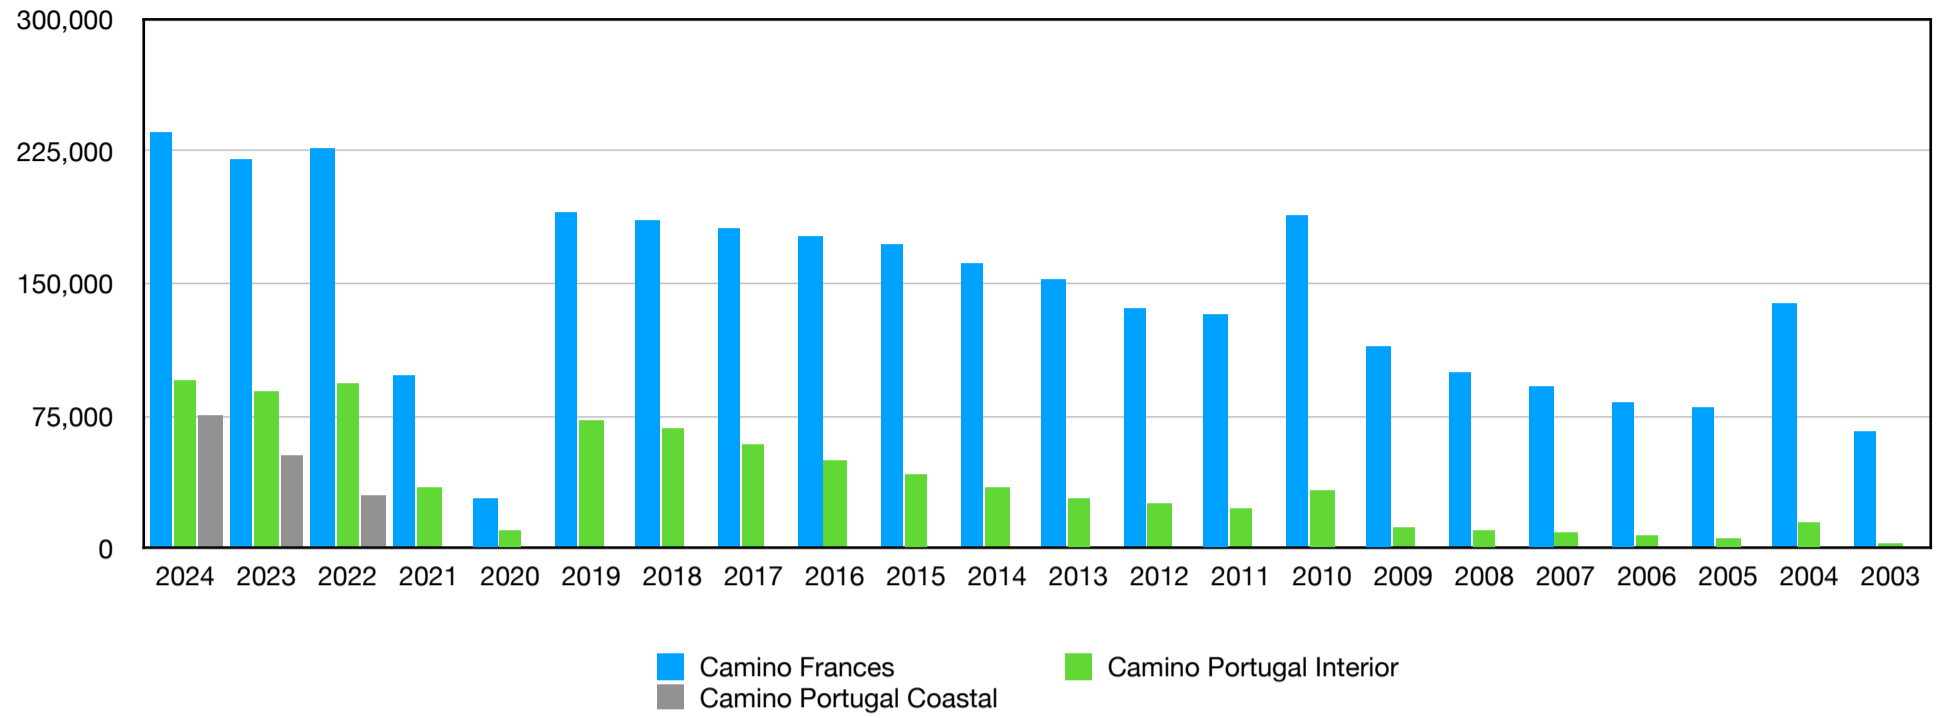

Statistics Camino Frances - Camino Portugal Interior - Camino Portugal Coastal

Source: www.oficinadelperegrino.com 2024 : YTD Dec 25, 2024

Statistics - Camino Frances - Camino Portugal - Yearly			
Year	Camino Frances	Camino Portugal Interior	Camino Portugal Coastal
2024	236,021	95,266	74,645
2023	219,798	88,728	52,752
2022	226,863	93,195	30,607
2021	98,091	34,248	
2020	28,906	10,252	
2019	189,928	72,355	
2018	186,199	67,822	
2017	180,738	59,233	
2016	176,075	49,538	
2015	172,222	41,664	
2014	162,016	34,715	
2013	151,818	28,804	
2012	134,984	25,068	
2011	132,696	21,819	
2010	189,278	33,140	
2009	114,078	11,953	
2008	99,066	9,573	
2007	92,167	8,042	
2006	82,955	6,472	
2005	79,410	5,420	
2004	138,637	15,024	
2003	65,453	3,297	